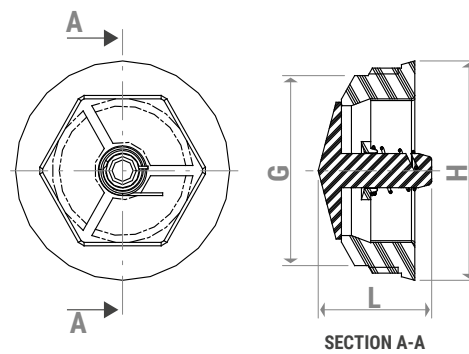

### Loss of pressure

CURVE	VALVE TYPE + R288	Kv
A	R285 1-1/4" x 1-1/2" + R288Y005	5,5
B	R285 1-1/4" x 2" + R288Y006	7,1

## Components

- 1 Ring nut
- 2 Spring
- 3 Stopper

## Dimensions and Kv

PRODUCT CODE	G	L [mm]	H [mm]
R288Y005	1"	17	32
R288Y006	1-1/4"	17	40

**⚠ Safety Warning.** Installation, commissioning and periodical maintenance of the product must be carried out by qualified operators in compliance with national regulations and/or local standards. A qualified installer must take all required measures, including use of Individual Protection Devices, for his and others' safety. An improper installation may damage people, animals or objects towards which Giacomini S.p.A. may not be held liable.