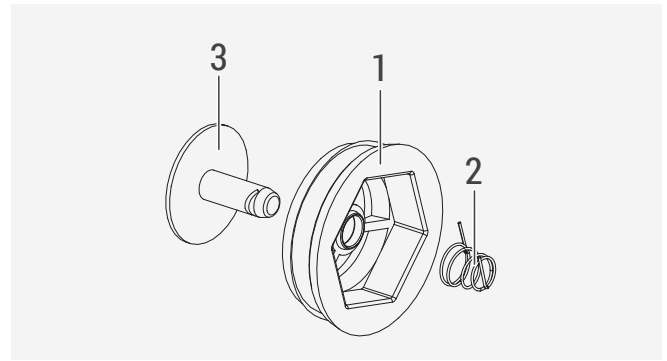

Components

- 1 Ring nut
- 2 Spring
- 3 Stopper